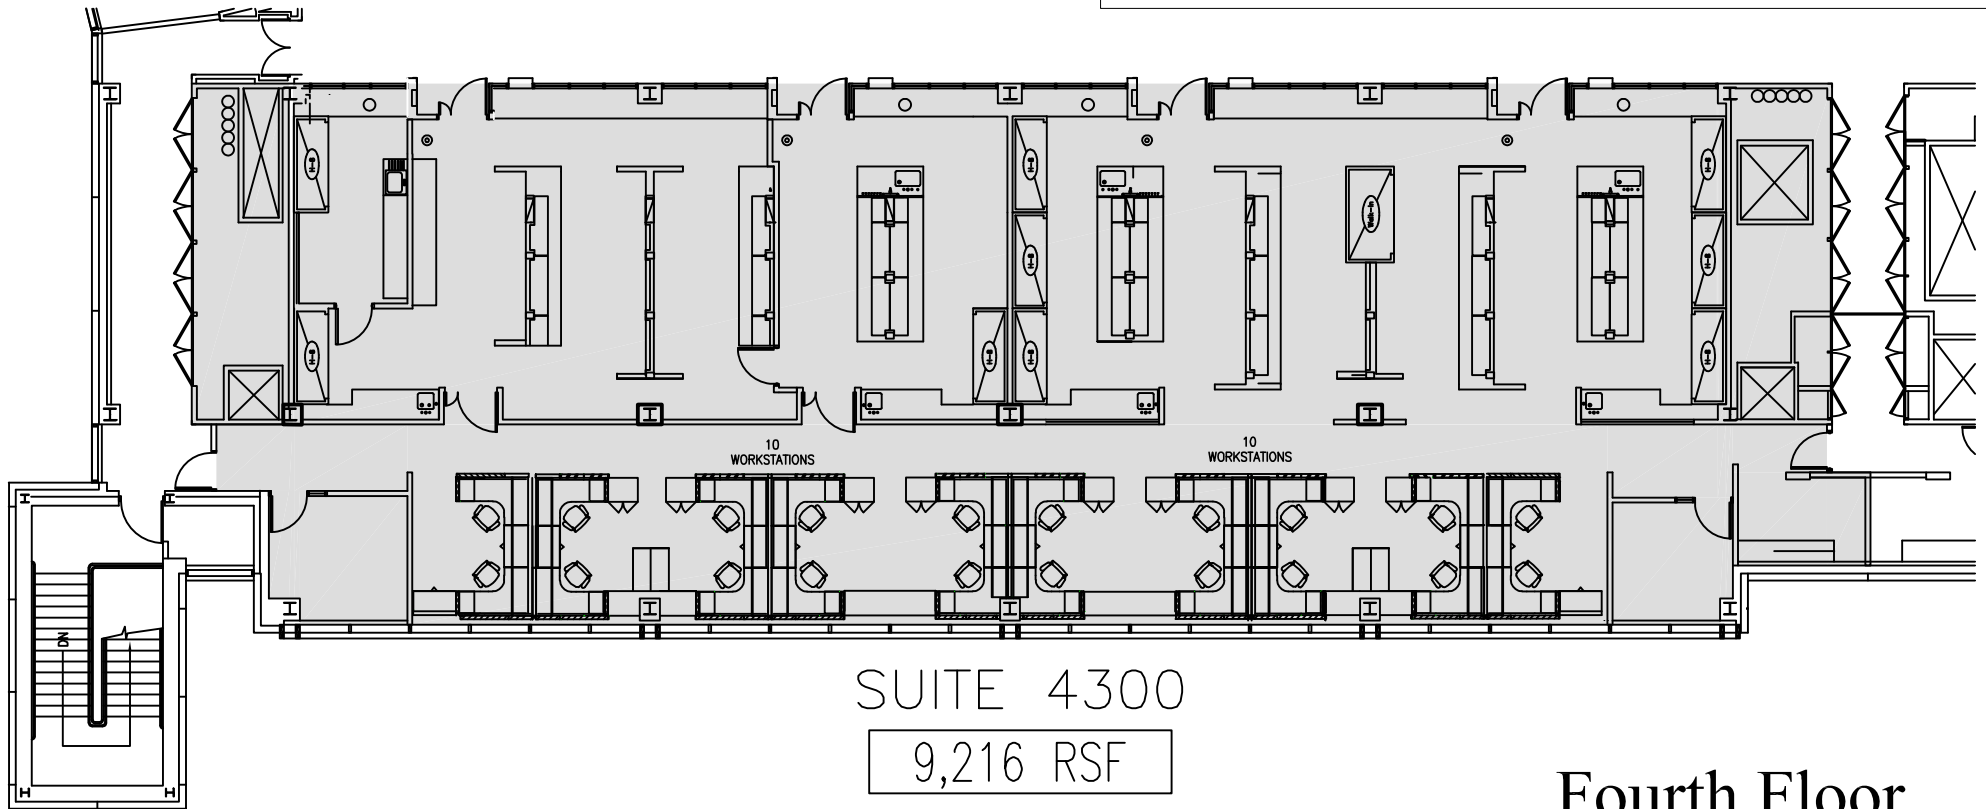

Full Floor

SUITE 4300

9,216 RSF

Fourth Floor

8045 Lamont Avenue / Skokie, Illinois

Goss-Group Architects / Space Planners