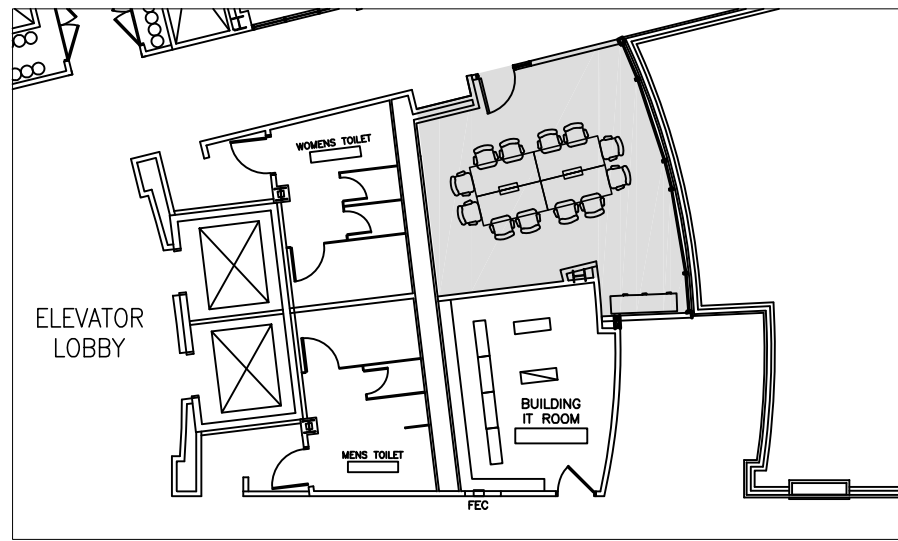

Full Floor

SUITE 4300

9,216 RSF

Fourth Floor

8045 Lamont Avenue / Skokie, Illinois

Goss-Group Architects / Space Planners